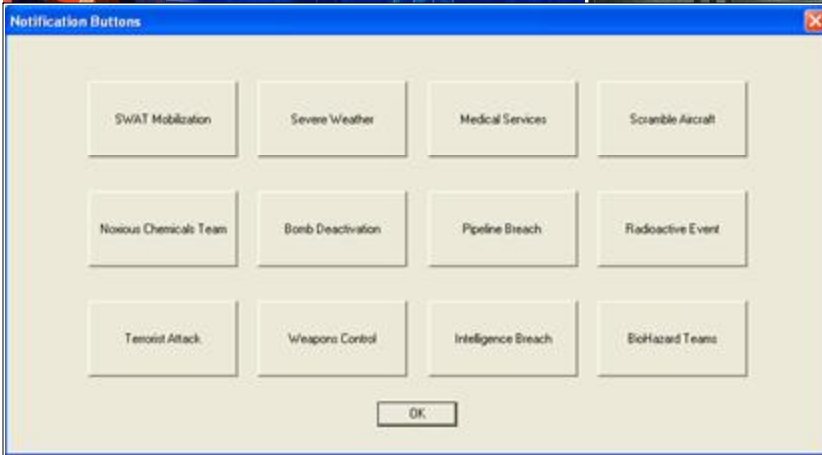

AutoCon911™ *"When Conferencing is Critical"*

Automated Emergency Conferencing System

Real-Time
Bridging System

When an emergency occurs, communication between emergency management officials is crucial to maximizing public safety and responding to hazard effects in time to make the difference. AutoCon911™ will automatically call emergency managers and/or responders and link the calls to a phone bridge by simply pressing one button which is identified by a hazard scenario name. Numerous hazard scenarios can be pre-defined and contact lists preprogrammed to enhance notification speeds. Lists can also be generated in real time from a personnel menu to address emergencies not pre-defined or anticipated. AutoCon911™ *"When Conferencing is Critical"*.

AutoCon911™

The EMTEL RESPOND® suite of emergency notification products includes sensor systems to detect hazard conditions, automated interactive out-calling solutions, responder notification systems, and post event recovery communication systems. Once the sensor systems or 911 Center detects a hazard, the information is sent to the emergency command center. To make an educated decision as how to proceed, input from all city, county or state public safety disciplines must be available in real time. AutoCon911™ will solve this problem by calling all necessary participants to an emergency scenario by simply pressing one button or selecting the list manually from the personnel directory.

EMTEL utilizes its PyrAlert911™ first responder notification system (shown left) which calls and tracks responder availability to generate the AutoCon911™ conferencing solution with the simple touch of a button. The high speed call engines (shown above) call the participants and then connect them via a phone bridge. Connections are made to home, office, and/or cellular phones as identified by individual priority.