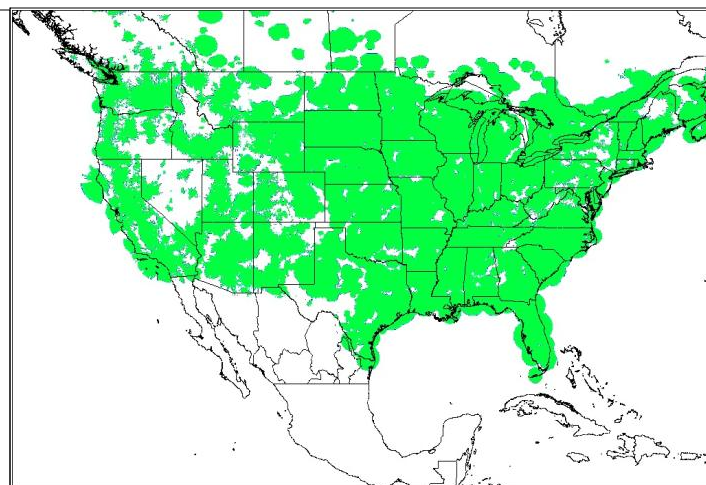

Global RESPOND

EMTEL Commercial FM Emergency
Notification Broadcast System

Contact Millions
of FM Radios in
Critical Minutes

EMTEL **RESPOND™ Radio**

Storm photos courtesy of the National Weather Service and USGS

- Receives RESPOND™ messages broadcast over EMTEL subcarrier network
- Individually programmable to identify radio location and demographic categories such as first responder, school building, senior citizen, etc...
- Can receive encrypted custom text messages over FM subcarrier.
- Listens day and night
- Alerts automatically

Global RESPOND®

The Global RESPOND® FM communication network will utilize an “in place” group of commercial FM stations to provide blanket coverage to 96% of the United States real estate lacking service only to the Nevada testing grounds. Millions of responders and residents will be targeted for “wake-up” alerts utilizing the EMTEL FM coding system that can target nine sectors per county and send proprietary messages to one or thousands of responders and an unlimited number of residents. The radios will alert, play music and display an emergency message that scrolls across the screen. All radios have NOAA Weather bands and the EMTEL emergency band along with standard FM/AM channels, wake alarm, and battery/AC power. **When the US experiences the next power outage, the EMTEL Global FM Network will continue to communicate through the emergency.**