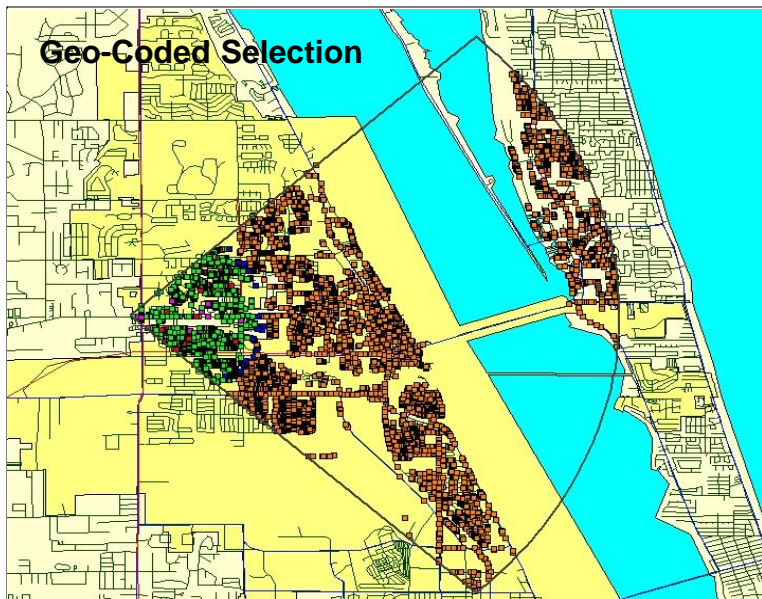

Global RESPOND

EMTEL Commercial FM Emergency
Notification Broadcast System

Contact Millions
of FM Radios in
Critical Minutes

EMTEL **RESPOND™ Radio**

Storm photos courtesy of the National Weather Service and USGS

- Receives RESPOND™ messages broadcast over EMTEL subcarrier network
- Individually programmable to identify radio location and demographic categories such as first responder, school building, senior citizen, etc...
- Can receive encrypted custom text messages over FM subcarrier.
- Listens day and night
- Alerts automatically

Global RESPOND®

The Global RESPOND® FM communication network will utilize an “in place” group of commercial FM stations to provide blanket coverage to 96% of the United States real estate lacking service only to the Nevada testing grounds. Millions of responders and residents will be targeted for “wake-up” alerts utilizing the EMTEL FM coding system that can target nine sectors per county and send proprietary messages to one or thousands of responders and an unlimited number of residents. The radios will alert, play music and display an emergency message that scrolls across the screen. All radios have NOAA Weather bands and the EMTEL emergency band along with standard FM/AM channels, wake alarm, and battery/AC power. **When the US experiences the next power outage, the EMTEL Global FM Network will continue to communicate through the emergency.**