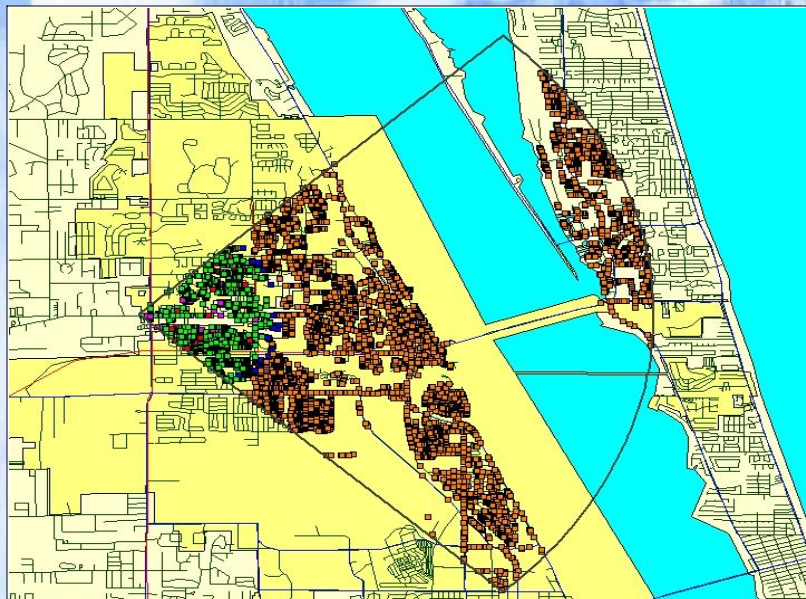

NetAlert 911™ WEB

WEB Based Responder and Mass Notification System

Geo-Coded
Wireless
Secure
Mobile
Reliable
Affordable

Secure WEB Based Geographical Notification System that will quickly communicate with Responders and the Public in Real Time on All Major Communication Delivery Backbones Any Time, Any Place, and Any Computer World-Wide

NetAlert911™ is a WEB SERVER based geo-coded notification system that can be accessed any where in the world with appropriate identification to activate First Responders or contact an entire county population with information about terrorist events, severe weather, or any other hazard that may threaten the community. Emergency Managers are no longer tied to their emergency operation centers. This Citrix secure solution is very safe, mobile, remote, reliable, redundant, ultra-friendly, and affordable.